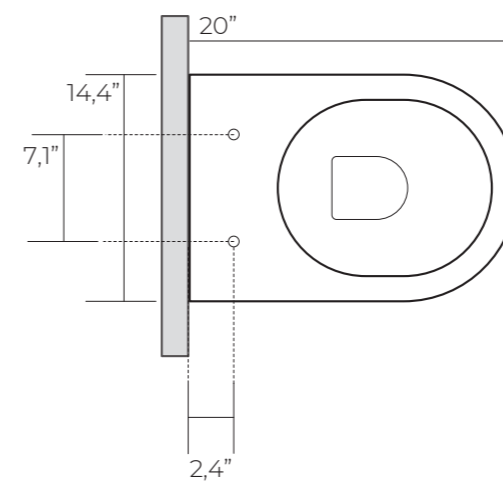

FLOAT
20"x16,7"x14,4"