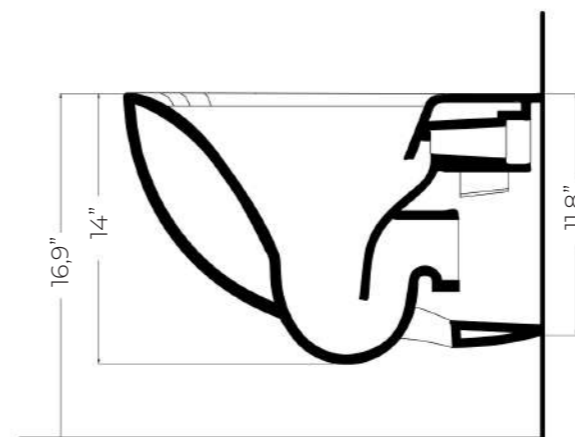

PURE
20,5"x13,4"x14"

MLWCCRPRWHGL-WT
13,4"x20,5"
Glossy White Wall-hung
Wc NoRim