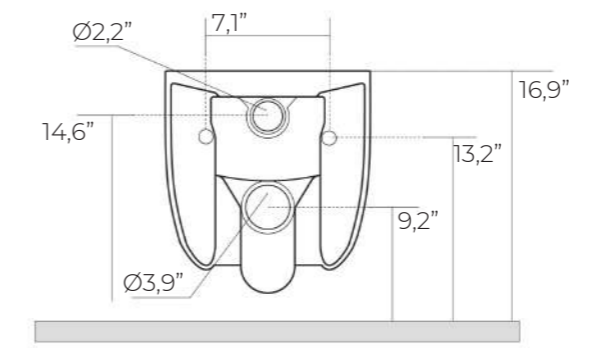

# FLOAT

Softness even in plant for FLOAT sanitary wares thanks to the shape of the bowl and the thickness of the edge.

FLOAT  
20,1"x13,6"x14,4"

MLWCCRFLWHGL-WT  
13,6"x20,1"  
Glossy White Wall-hung  
Wc NoRim