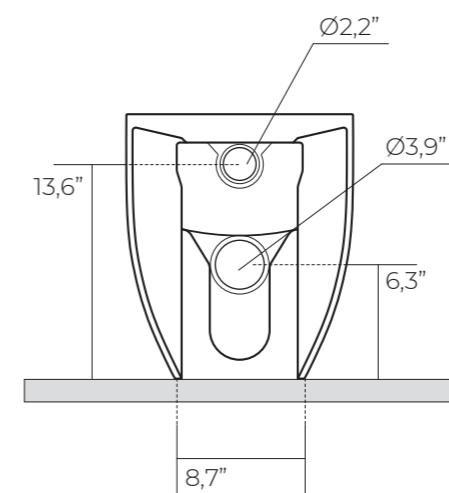

# FLOAT

Softness even in plant for FLOAT sanitary wares thanks to the shape of the bowl and the thickness of the edge.

FLOAT  
20,1"x13,6"x14,4"

MLWCCRFLWHGL-WT  
13,6"x20,1"  
Glossy White Wall-hung  
Wc NoRim

MLWCCRFLWHMT-WT  
13,6"x20,1"  
Matt White Wall-hung  
Wc NoRim

MLWCCRFLWHMT-BK  
13,6"x20,1"  
Matt Black Wall-hung  
Wc NoRim

FLOAT

MLWCCRFLWHMT-GY  
13,6"x20,1"  
Matt Grey Wall-hung  
Wc NoRim

FLOAT  
20"x16,7"x14,4"

MLWCCRFLFSGL-WT  
13,6"x20,1"  
Glossy White BTW  
NoRim WC

MLWCCRFLFSMT-WT  
14,4"x20"  
Matt White BTW  
NoRim WC

MLWCCRFLFSMT-GY  
14,4"x20"  
Matt Grey BTW  
NoRim WC

MLWCCRFLFSMT-BK  
14,4"x20"  
Matt Black BTW  
NoRim WC