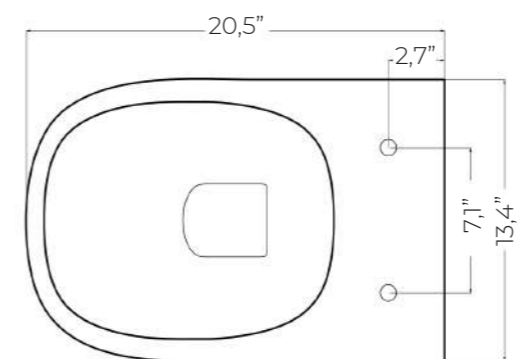

PURE
20,5"x13,4"x14"

MLWCCRPRWHGL-WT
13,4"x20,5"
Glossy White Wall-hung
Wc NoRim