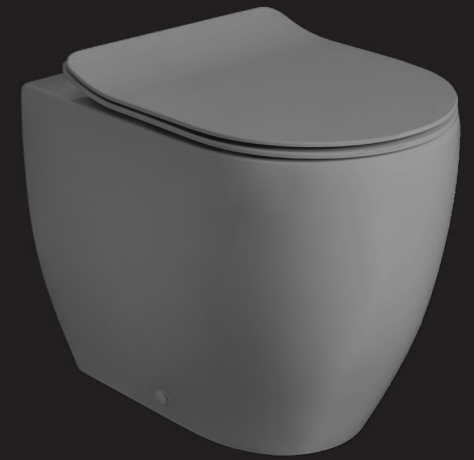

*Mariotti*

TOILETS

# FRESCO

The wide basin defines a great comfort series enhanced by the combination of no-rim technology and slim quick release seat cover. Perfect geometries meet in a balance of lines that reviews in a new concept the square shape. It is Fresco, symbol of style and elegance.

# FLOAT

Refreshing known simple shapes with a silent but effective design,  
FLOAT arises: essential and harmonic line that gains  
preciousness with important technological details as a norim  
outlet and an extra slim and quick release seat cover.

FLOAT  
20"x16,7"x14,4"

MLWCCRFLFSGL-WT  
13,6"x20,1"  
Glossy White BTW  
NoRim WC

MLWCCRFLFSMT-WT  
14,4"x20"  
Matt White BTW  
NoRim WC

MLWCCRFLFSMT-GY  
14,4"x20"  
Matt Grey BTW  
NoRim WC

MLWCCRFLFSMT-BK  
14,4"x20"  
Matt Black BTW  
NoRim WC