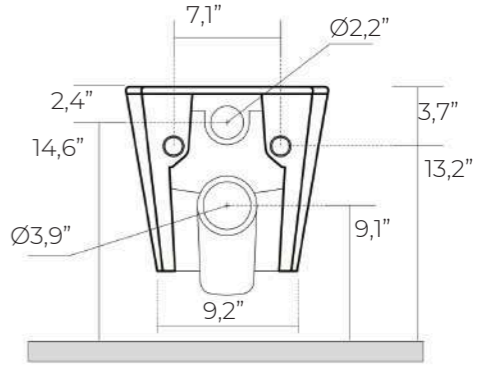

FRESCO

20,5"x13,4"x14"