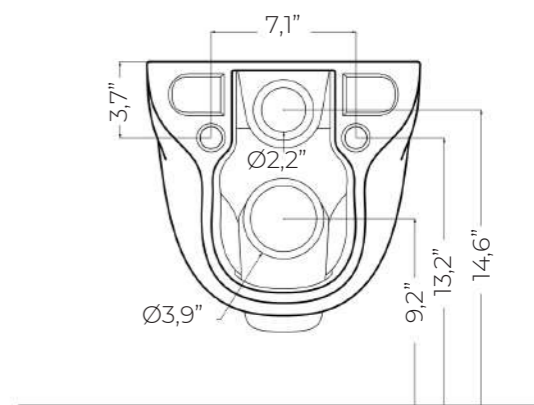

PURE
20,5"x13,4"x14"

MLWCCRPRWHGL-WT
13,4"x20,5"
Glossy White Wall-hung
Wc NoRim