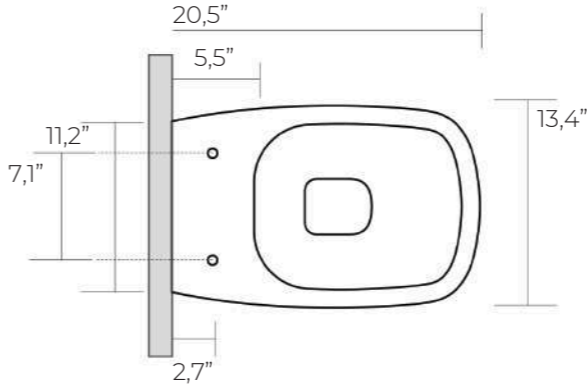

FRESCO

20,5"x13,4"x14"