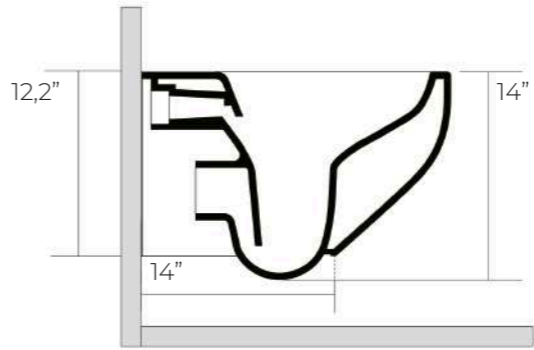

FRESCO

20,5"x13,4"x14"