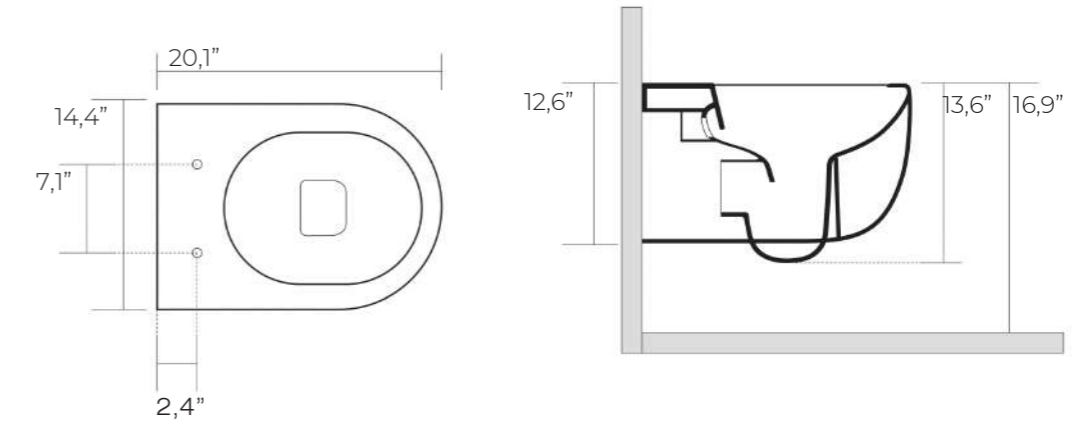

# FLOAT

Softness even in plant for FLOAT sanitary wares thanks to the shape of the bowl and the thickness of the edge.

FLOAT  
20,1"x13,6"x14,4"

MLWCCRFLWHGL-WT  
13,6"x20,1"  
Glossy White Wall-hung  
Wc NoRim