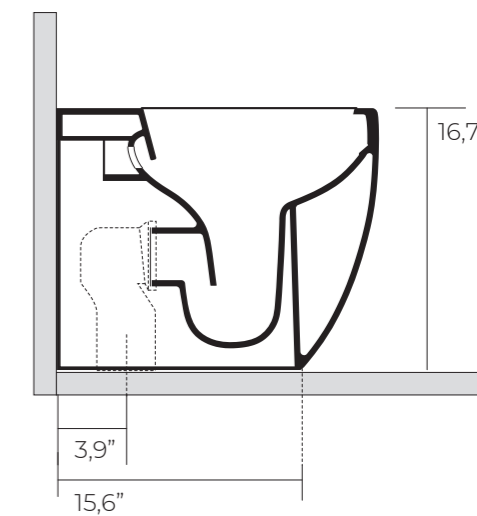

# FLOAT

Softness even in plant for FLOAT sanitary wares thanks to the shape of the bowl and the thickness of the edge.

FLOAT  
20,1"x13,6"x14,4"

MLWCCRFLWHGL-WT  
13,6"x20,1"  
Glossy White Wall-hung  
Wc NoRim

MLWCCRFLWHMT-WT  
13,6"x20,1"  
Matt White Wall-hung  
Wc NoRim

MLWCCRFLWHMT-BK  
13,6"x20,1"  
Matt Black Wall-hung  
Wc NoRim

FLOAT

MLWCCRFLWHMT-GY  
13,6"x20,1"  
Matt Grey Wall-hung  
Wc NoRim

FLOAT  
20"x16,7"x14,4"

MLWCCRFLFSGL-WT  
13,6"x20,1"  
Glossy White BTW  
NoRim WC

MLWCCRFLFSMT-WT  
14,4"x20"  
Matt White BTW  
NoRim WC

MLWCCRFLFSMT-GY  
14,4"x20"  
Matt Grey BTW  
NoRim WC

MLWCCRFLFSMT-BK  
14,4"x20"  
Matt Black BTW  
NoRim WC